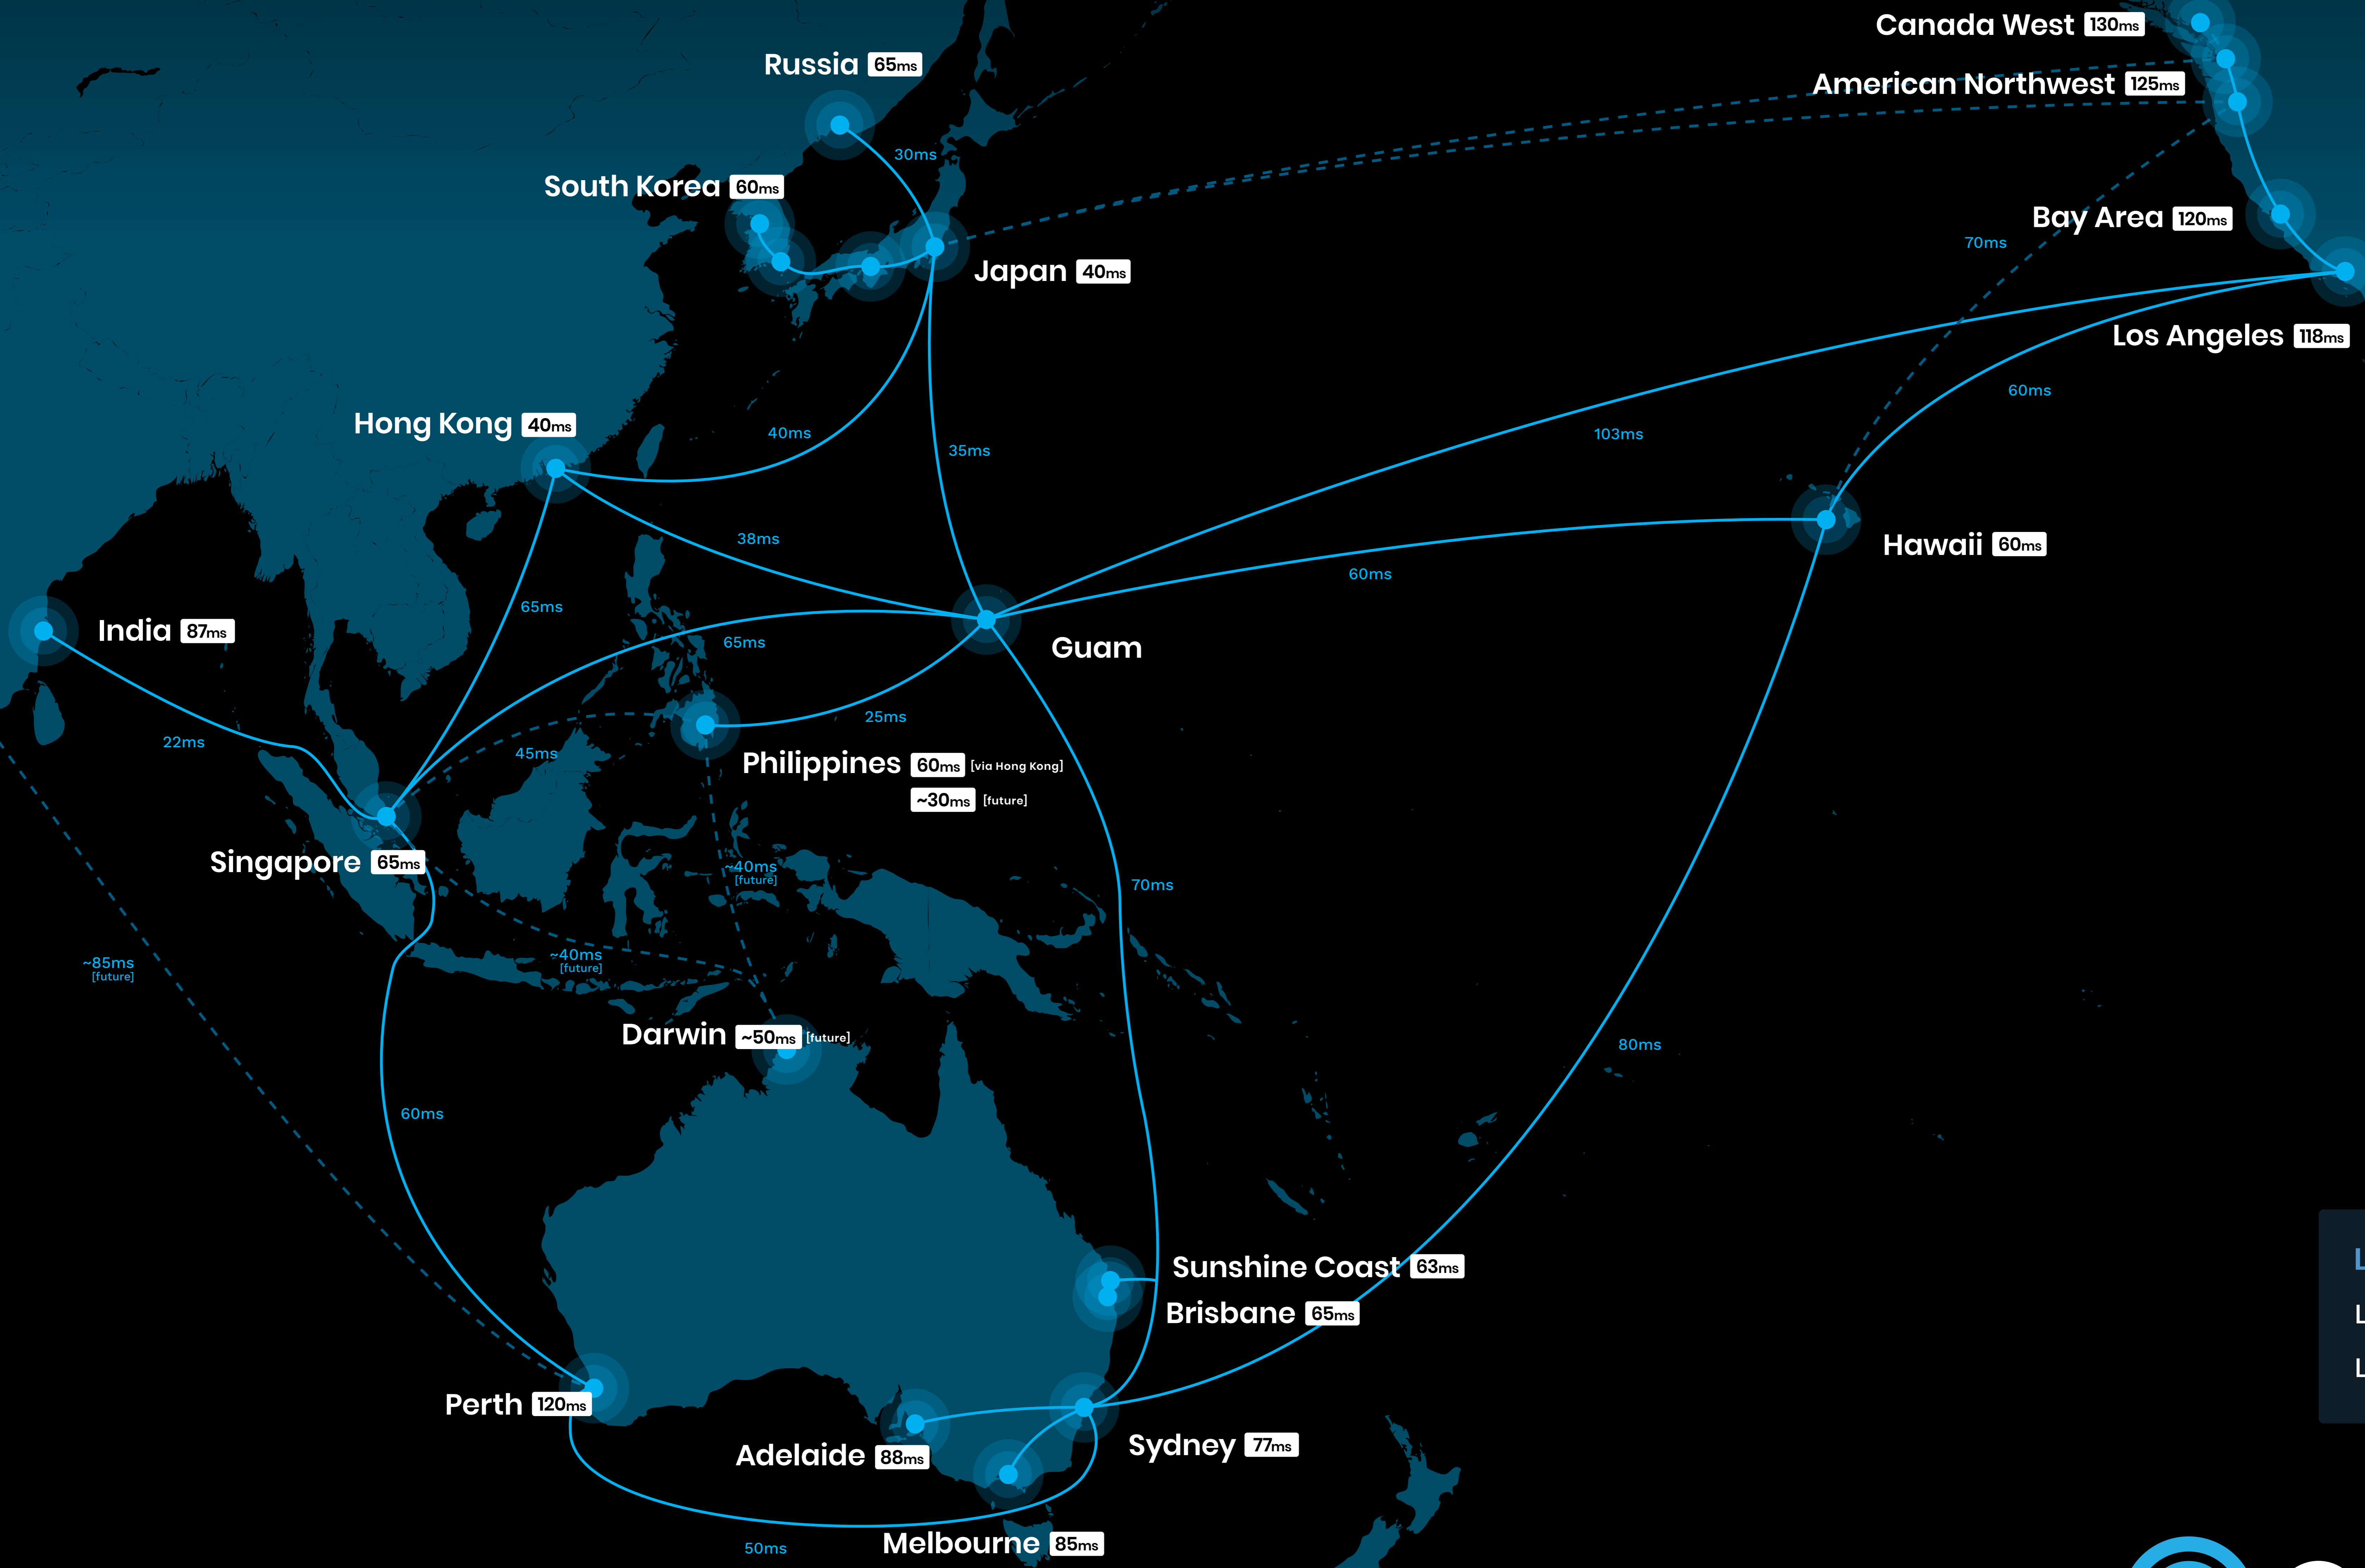

Global Backbone Latency Map

Latency from major population hubs to Guam

LEGEND

Latency to Guam **80ms**

Latency along cable **80ms**

OFFICIAL // CLEARED FOR RELEASE
All latency figures are approximations. Real-world results may differ.